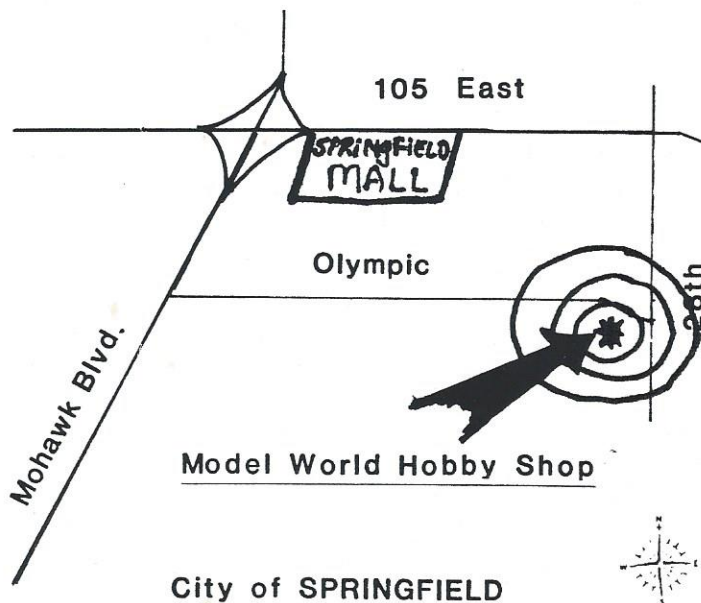

Open 12 to 9 P.M. TUE-FRI

SATURDAY Sunday 12-6

Phone: 726-9141

PRO TRACK®

H.O. SCALE SLOT CAR
TRACK

RACES WED. 7:30 PM
SAT. 2:00 (JUNIORS)
SUN. 1:30

Address: 2787 Olympic #6

Springfield, Or. 97477